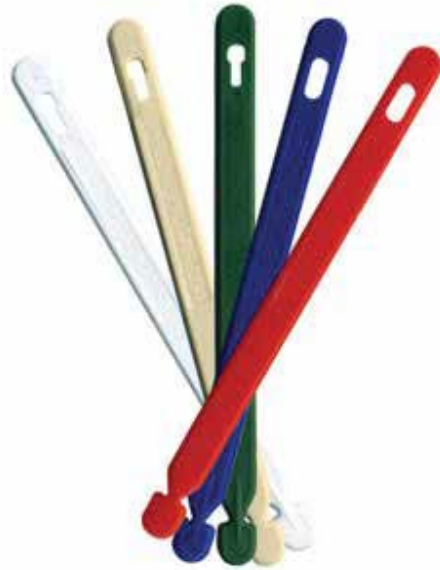

PLASTIC BUCKLE STRAP

WHITE, GRAY, BEIGE, DARK GREEN,
BLUE, RED, BLACK

PLASTIC T-STRAP

WHITE, BEIGE, DARK GREEN,
BLUE, RED

PLASTIC LOOP
CLEAR OR BLACK

BRASS OR STAINLESS STEEL S-HOOK
BRASS OR STAINLESS STEEL 4" CHAIN
METALLIC BLACK SPLIT KEY RING

LEATHER STRAPS
(UPGRADE)

CORELINE & 355G ATTACHMENT OPTIONS

BARREL LOCK
(UPGRADE)

CABLE LOCK
(UPGRADE)

PLASTIC LOOP
CLEAR OR BLACK

BRASS OR STAINLESS STEEL S-HOOK
BRASS OR STAINLESS STEEL 4" CHAIN

BARREL LOCK - CLOSE-UP

CABLE LOCK - CLOSE-UP